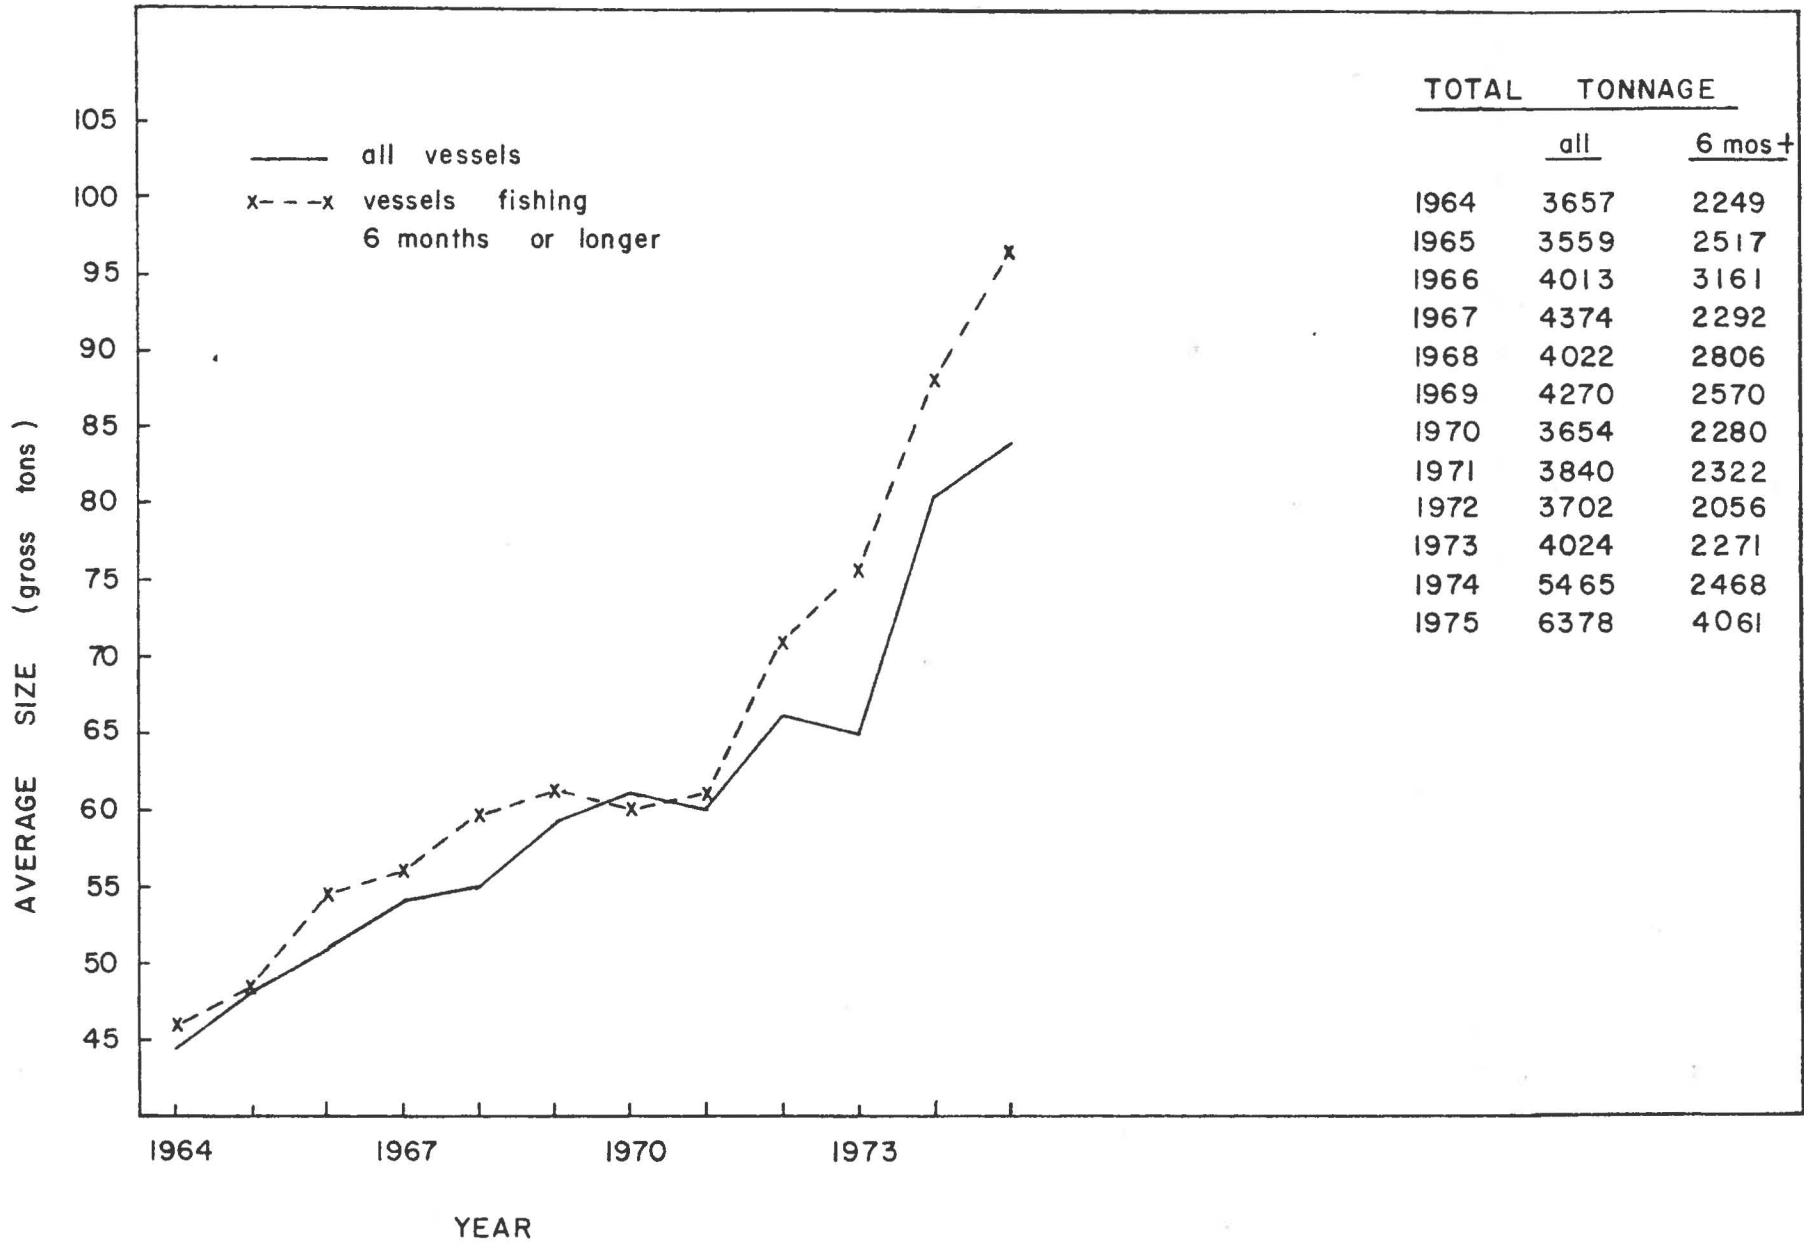

Table 1. Size distribution (gross tons) of vessels engaged in the Canadian trawl fishery on the Pacific coast.

Tonnage class	Number											
	1964	1965	1966	1967	1968	1969	1970	1971	1972	1973	1974	1975
	<u>A. All vessels</u>											
< 25	27	19	17	15	12	13	11	13	10	12	13	13
25-49	31	27	30	29	27	26	20	19	15	21	16	15
50-74	11	15	16	19	18	17	19	18	18	13	12	17
75-99	5	6	7	8	7	6	5	6	6	7	12	14
100-149	6	5	7	8	8	7	4	3	1	3	3	5
150-199	2	2	2	2	1	2	4	4	4	4	7	5
200-299	-	-	-	-	-	1	1	1	1	1	4	5
300-399	-	-	-	-	-	-	-	-	1	1	1	2
Total vessels	82	74	79	81	73	72	64	64	56	62	68	76
Average gross tons	44.6	48.1	50.8	54.0	55.1	59.3	60.9	60.0	66.1	64.9	80.4	83.9
Total gross tons	3,657	3,559	4,013	4,374	4,022	4,270	3,654	3,840	3,702	4,024	5,465	6,378
	<u>B. Vessels fishing 6 months or longer in each year</u>											
< 25	12	12	8	5	3	4	4	4	3	3	5	3
25-49	21	23	23	14	17	13	14	13	7	9	5	10
50-74	10	10	16	13	17	16	11	14	11	8	7	8
75-99	2	2	5	5	4	4	4	3	4	5	3	8
100-149	3	3	5	3	5	3	1	1	1	2	3	4
150-199	1	2	1	1	1	2	3	3	2	1	3	4
200-299	-	-	-	-	-	-	-	-	1	1	1	4
300-399	-	-	-	-	-	-	-	-	-	1	1	1
Total vessels	49	52	58	41	47	42	38	38	29	30	28	42
Average gross tons	45.9	48.4	54.5	55.9	59.7	61.2	60.0	61.1	70.9	75.7	88.1	96.7
Total gross tons	2,249	2,517	3,161	2,292	2,806	2,570	2,280	2,322	2,056	2,271	2,468	4,061

Fig. 1. Trends in vessel size in the Canadian trawl fleet, 1964-75.